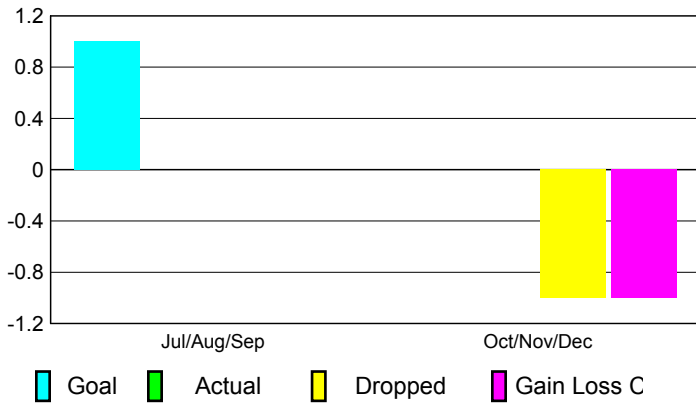

2010-2011 GMT Reports for District (or Undistricted) **District 27 B1**

GMT: **Gary W Fry**

Location: **WISCONSIN**

GMT CA: **1**

CLUBS

**Club Results
2010-2011**

**Clubs
2009-2010**

Month	New Club Goal	Actual New Clubs	Actual Dropped Clubs	Gain/Loss of Clubs	Gain/Loss of Clubs
Jul/Aug/Sep	1	0	0	0	0
Oct/Nov/Dec	0	0	-1	-1	0
Totals	1	0	-1	-1	0

Club Results 2010-2011

Goal, New, Dropped, Gain/Loss

Comparison of Club Gain/Loss

Current Year Compared to the Previous Year

YTD Status Quo Clubs 2010-2011

Status Quo Clubs Compared to Status Quo Members

MEMBERSHIP