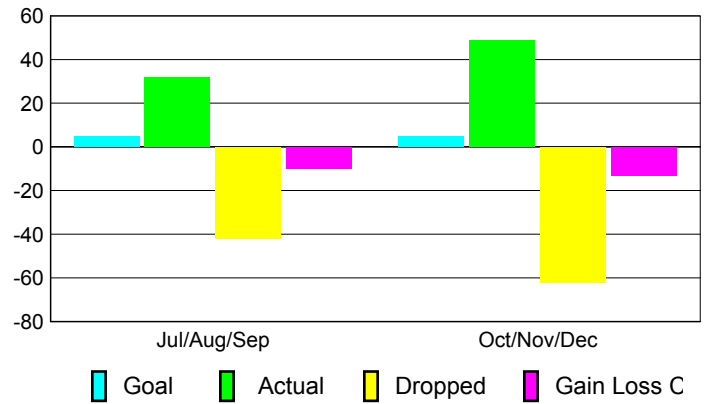

Membership Results 2010-2011

Goal, New, Dropped, Gain/Loss